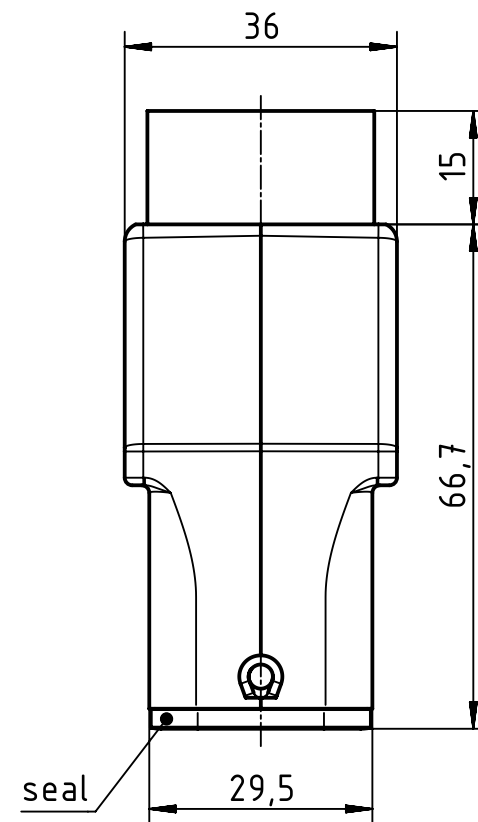

1 2 3 4 5 6

A
B
C
D

	All Dimensions in mm Original Size DIN A4	Scale 1:1		Free size tol.		Ref.	
		Created by RULLKOETTER		Inspected by GERB	Standardisation GARSKE	Date 2019-11-22	State Final Release
	All rights reserved Department EL PD	Title Han 10A-HTE-HC-for SL-Pg21				Doc-Key / ECM-Nr. 100189394/UGD/004/D 500000160860	
		HARTING Electric GmbH & Co. KG D-32339 Espelkamp		Type TB	Number 09 20 010 0441		Rev. D