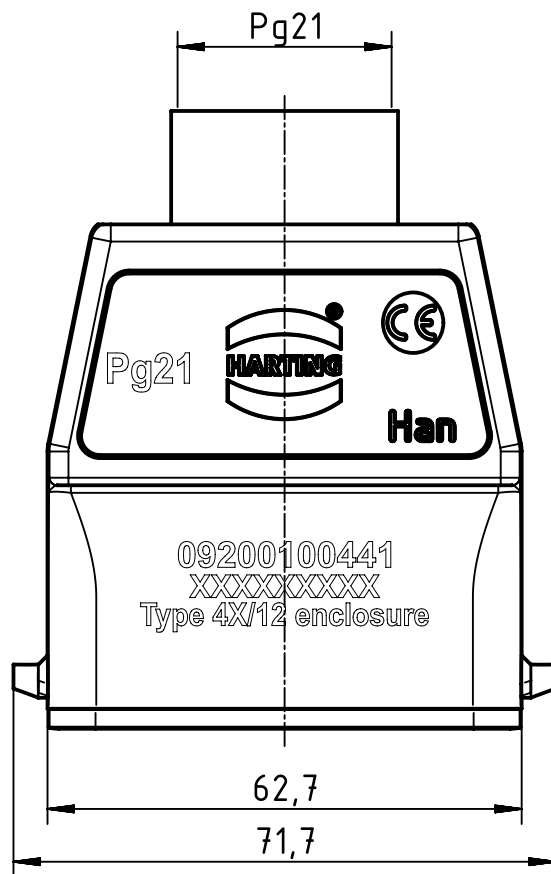

1 2 3 4 5 6

A
B
C
D

	All Dimensions in mm Original Size DIN A4	Scale 1:1		Free size tol.		Ref.	
		Created by RULLKOETTER		Inspected by GERB	Standardisation GARSKE	Date 2019-11-22	State Final Release
	All rights reserved Department EL PD	Title Han 10A-HTE-HC-for SL-Pg21				Doc-Key / ECM-Nr. 100189394/UGD/004/D 500000160860	
		HARTING Electric GmbH & Co. KG D-32339 Espelkamp		Type TB	Number 09 20 010 0441		Rev. D