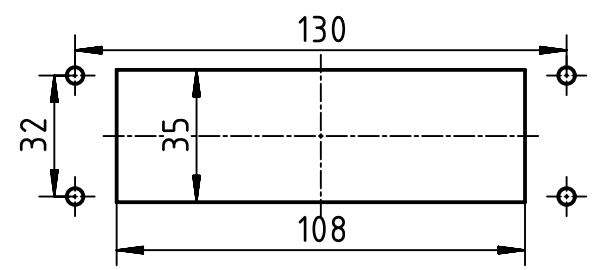

panel cut out (1:2)

	All rights reserved Department EL PD HARTING Electric GmbH & Co. KG D-32339 Espelkamp	All Dimensions in mm Original Size DIN A4	Scale 1:1	Free size tol.	Ref. Sub.	
			Created by HOLLERT	Inspected by GERB	Standardisation GARSKE	Date 2020-09-08
Title Han EMC/B 24 Base Panel					Doc-Key / ECM-Nr. 100197753/UGD/004/C 500000179219	
Type TB			Number 09 62 824 0301			
					Rev. C	Page 1/1