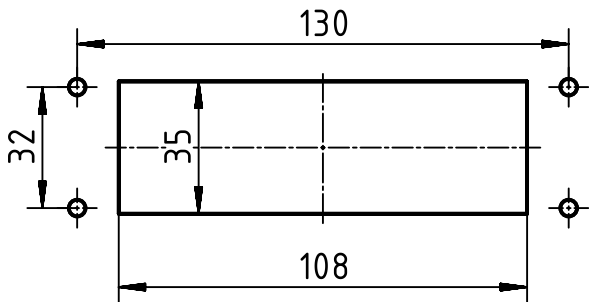

(1:2)

panel cut out

	All Dimensions in mm Original Size DIN A4		Scale 1:1		Free size tol.		Ref. Sub. TB 09 62 064 0381 v. 17.08.10			
	All rights reserved Department EL PD		Created by SPRENB		Inspected by GERB		Standardisation RUETERA			
HARTING Electric GmbH & Co. KG D-32339 Espelkamp		Title Han EMC 64 Base Panel for Central Lever					Date 2018-11-23		State Final Release	
		Type TB					Number 09 62 064 0381		Doc-Key / ECM-Nr. 100195440/UGD/004/B 500000143545	
							Rev. B		Page 1/1	