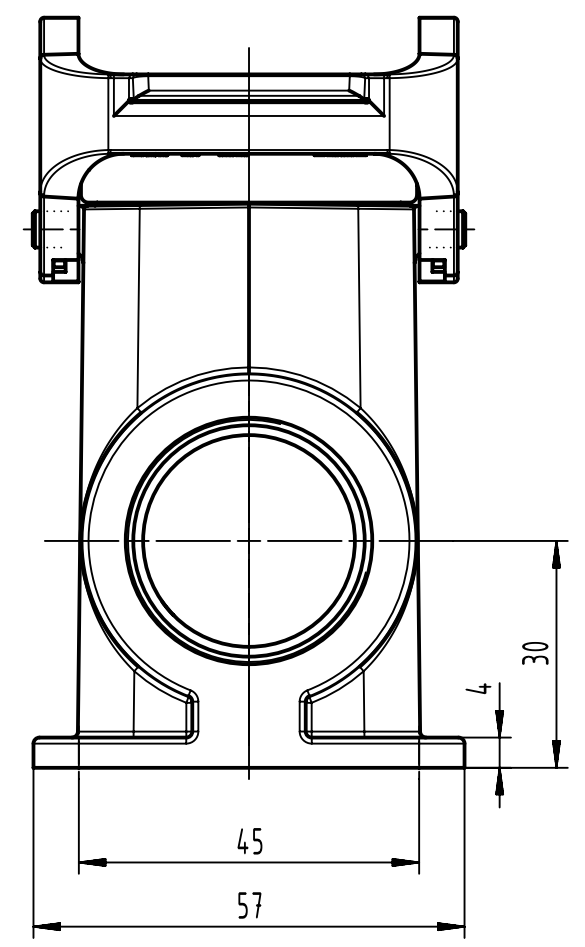

1 2 3 4 5 6

A

B

C

D

	All Dimensions in mm Original Size DIN A4		Scale 1:1		Free size tol.		Ref.	
							Sub.	
	All rights reserved		Created by CHENSK	Inspected by LUOK	Standardisation ROEBEN	Date 2023-08-14	State Final Release	
	Department EL PD		Title Han EMC/B 10B HSM2 HC DL M32				Doc-Key / ECM-Nr. 101006344/UGD/001/B 500000251553	
HARTING D-32339 Espelkamp		Type TB	Number 19 62 810 2272			Rev. B	Page 1/1	