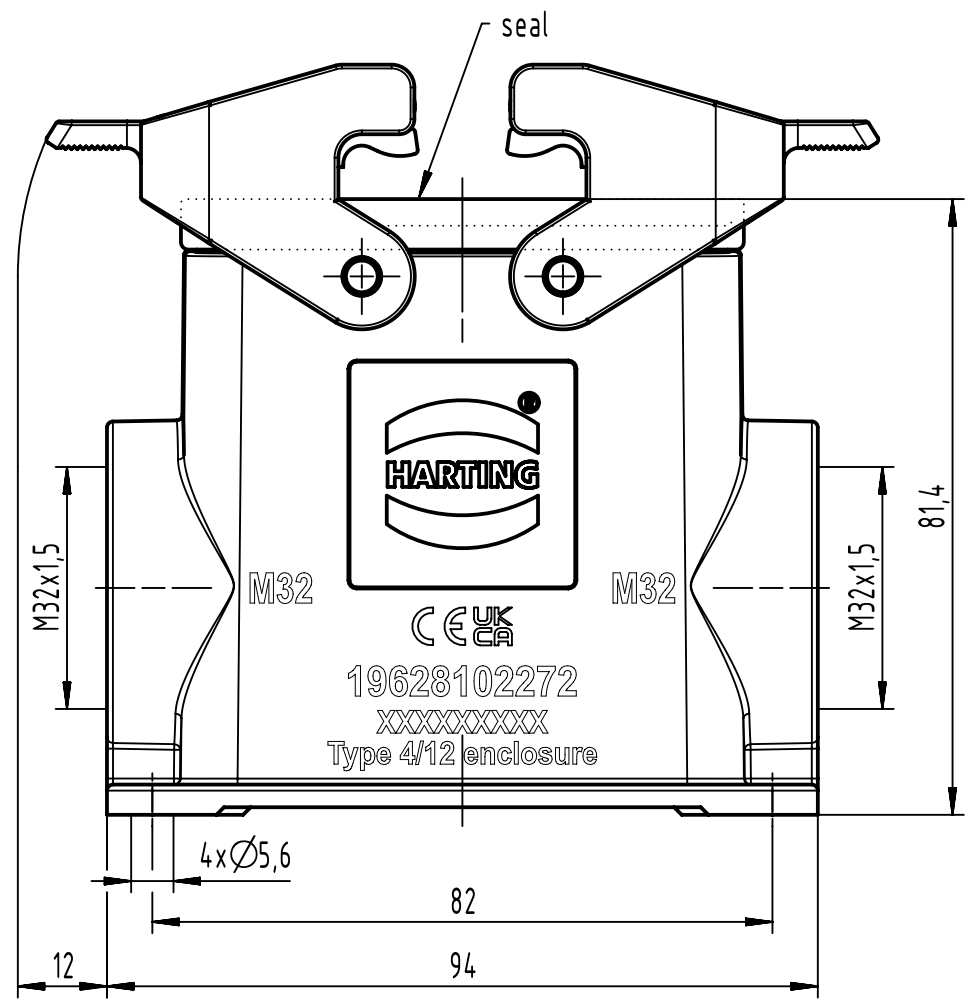

1 2 3 4 5 6

A

B

C

D

	All Dimensions in mm Original Size DIN A4		Scale 1:1		Free size tol.		Ref.	
							Sub.	
	All rights reserved		Created by CHENSK	Inspected by LUOK	Standardisation ROEBEN	Date 2023-08-14	State Final Release	
	Department EL PD		Title Han EMC/B 10B HSM2 HC DL M32				Doc-Key / ECM-Nr. 101006344/UGD/001/B 500000251553	
HARTING D-32339 Espelkamp		Type TB	Number 19 62 810 2272			Rev. B	Page 1/1	